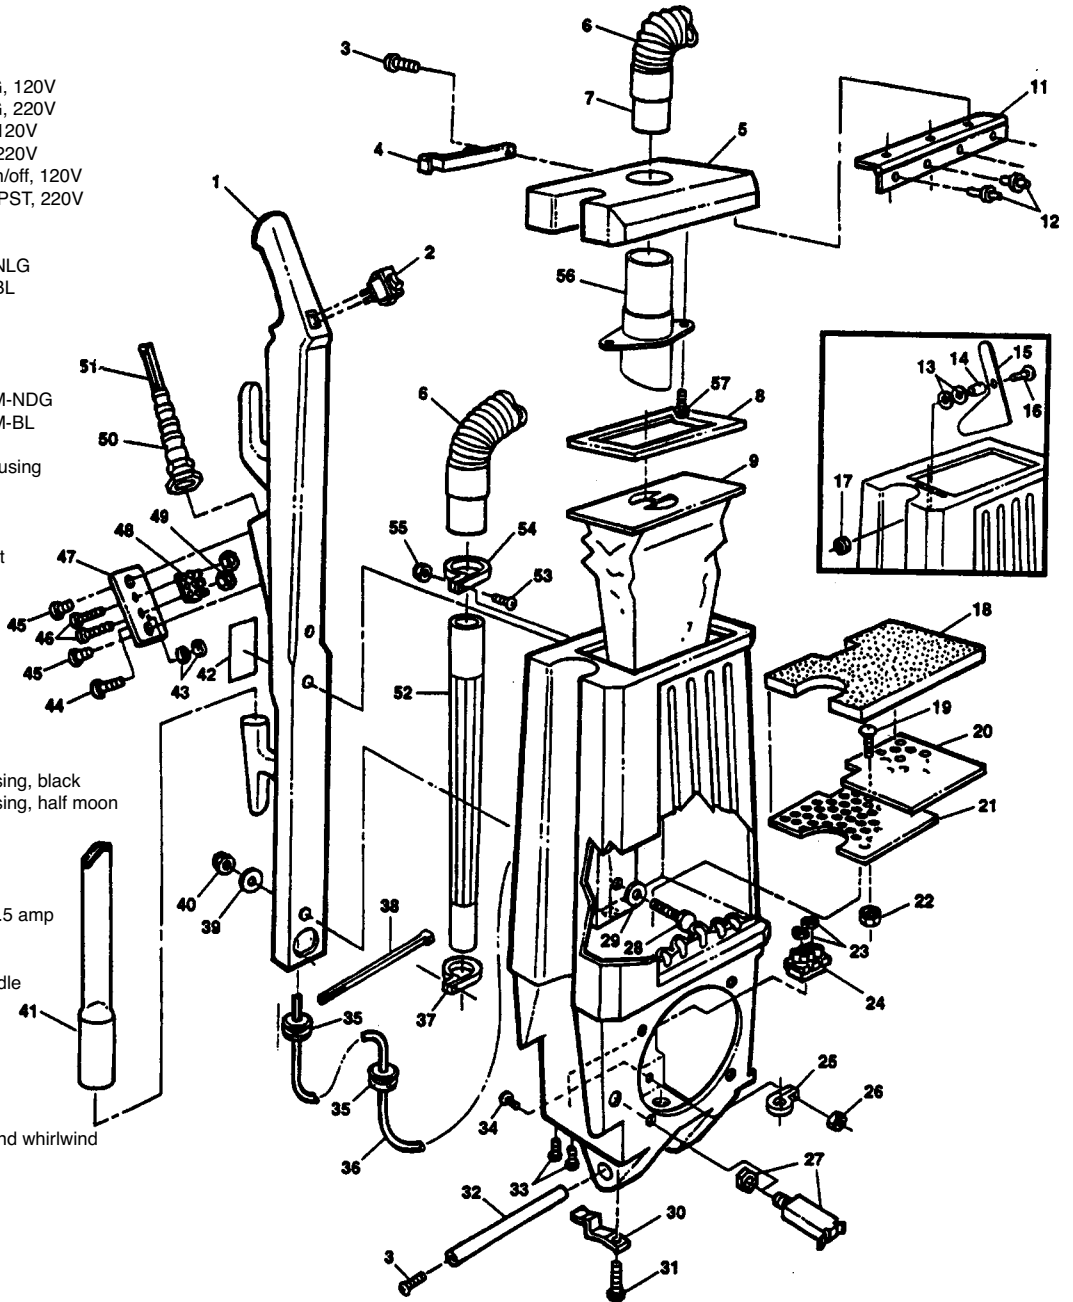

- 20 ..... CX-180634 ..... Screen, bag housing, black
- 21 ..... CX-180635 ..... Screen, bag housing, half moon
- 22 ..... CX-140552 ..... Nut, lock
- 24 ..... CX-130005 ..... Terminal strip
- 25 ..... CX-140304 ..... Clamp
- 26 ..... CX-28990 ..... Nut, lock
- 27 ..... CX-130760 ..... Circuit breaker, 1.5 amp
- 28 ..... CX-140221 ..... Screw
- 29 ..... CX-140027 ..... Washer, flat
- 30 ..... CX-140422 ..... Spring, latch handle
- 31 ..... CX-140837 ..... Screw
- 32 ..... CX-130618 ..... Shaft, pivot
- 33 ..... CX-140946 ..... Screw
- 34 ..... CX-140802 ..... Screw
- 35 ..... CX-22868 ..... Grommet
- 36 ..... CX-130239 ..... Cord, 42", 18/3
- 37 ..... CX-140330 ..... Clamp, lite trac and whirlwind
- 38 ..... CX-130040 ..... Wire tie
- 39 ..... CX-140027 ..... Washer, flat
- 40 ..... CX-140546 ..... Nut, lock
- 41 ..... CX-190714 ..... Crevice tool
- 42 ..... CX-602595 ..... Decal, warning
- 43 ..... CX-140519 ..... kep nut
- 44 ..... CX-140823 ..... Screw
- 45 ..... CX-140264 ..... Screw
- 46 ..... CX-140879 ..... Screw
- 47 ..... CX-230619 ..... Plate, terminal block
- 48 ..... CX-130005 ..... Strip, terminal
- 49 ..... CX-140534 ..... Nut, nylon
- 50 ..... CX-130166 ..... Cord grip
- 51 ..... CX-130252 ..... Cord, 40' 4", 18/3
- CX-130219 ..... Cord, 50' 4", 18/3
- CX-600398 ..... Cord, 50', 220V
- 52 ..... CX-190039 ..... Tube, extension, LT & WLV
- CX-190039 ..... Tube, extension, WLV DLX
- 53 ..... CX-140823 ..... Screw
- 54 ..... CX-140327 ..... Clamp
- 55 ..... CX-140552 ..... Nut
- 56 ..... CX-160485 ..... Adapter hose
- 57 ..... CX-140197 ..... Screw