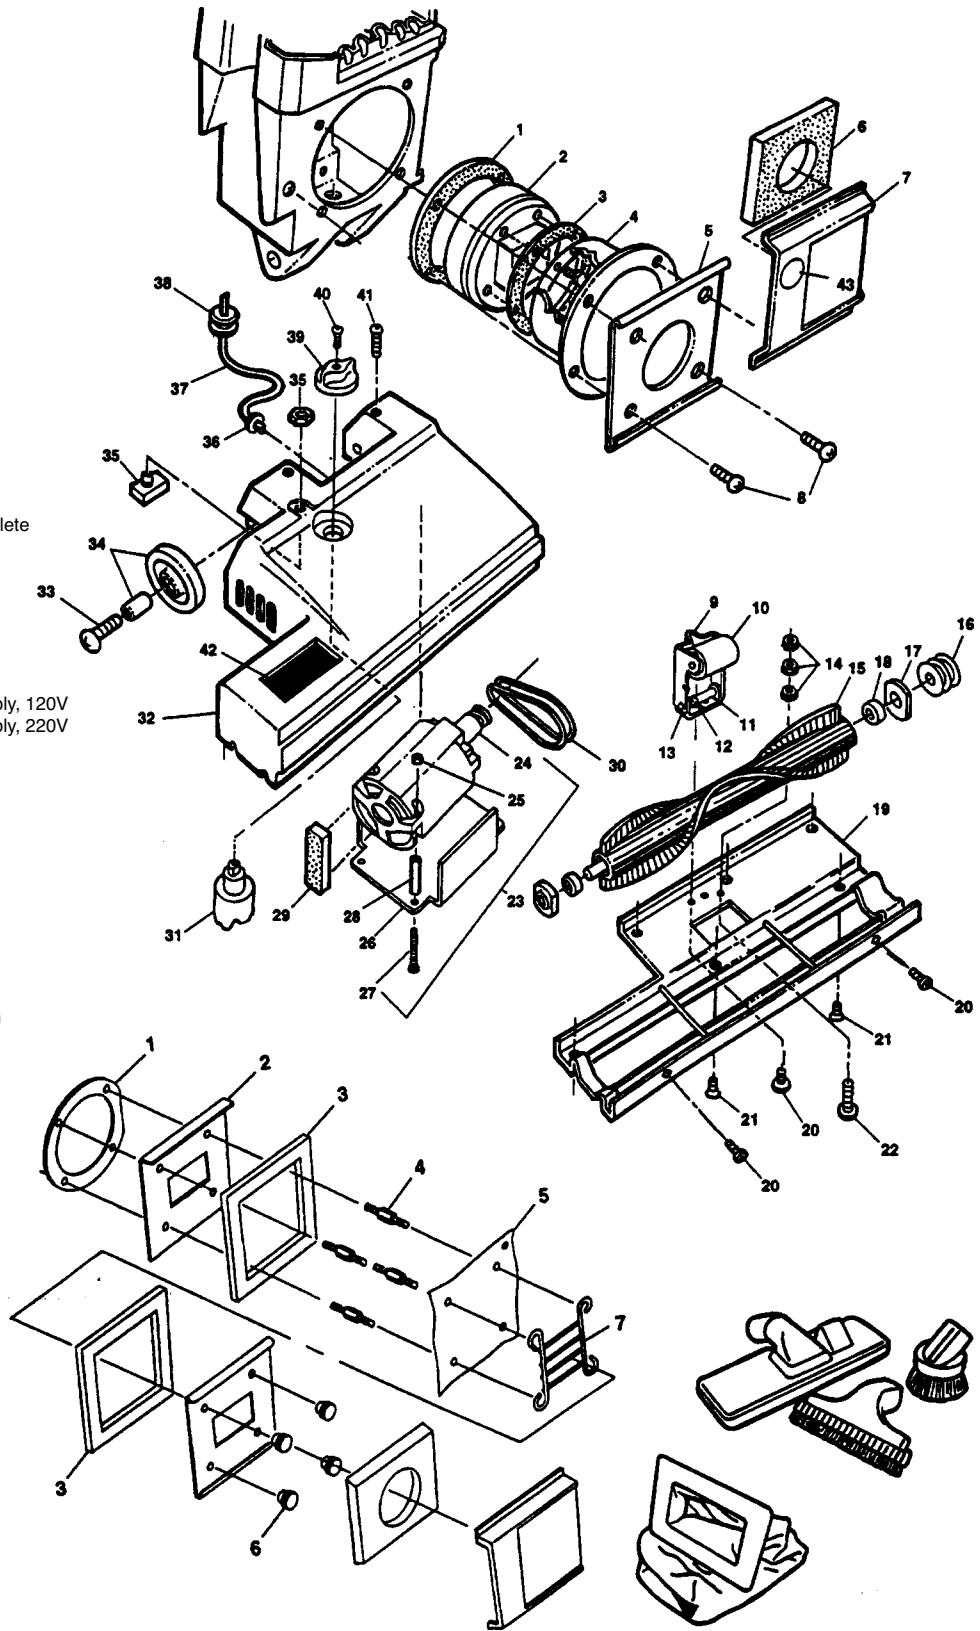

- 1 ..... CX-100142 ..... Gasket, bag cover
- 2 ..... CX-130988 ..... Motor, vac, 120V
- CX-190164 ..... Carbon brush, 120V
- CX-130997 ..... Motor, vac, 220V
- CX-190159 ..... Carbon brush, 120V
- 3 ..... CX-100143 ..... Gasket, vac motor
- 4 ..... CX-230919 ..... Cover, vac motor
- CX-240218 ..... Grommet
- CX-6023 ..... Screen, motor
- CX-140874 ..... Screw
- 5 ..... CX-230625 ..... Plate, cover
- 6 ..... CX-180633 ..... Filter, exhaust
- 7 ..... CX-100793 ..... Cover, exhaust filter
- 8 ..... CX-140890 ..... screw
- 9 ..... CX-230753 ..... Bracket, roller
- 10 ..... CX-26548 ..... Roller
- 11 ..... CX-140710 ..... Rivet, axle
- 12 ..... CX-140436 ..... Spring
- 13 ..... CX-230769 ..... Bracket, roller pivot
- 14 ..... CX-140519 ..... Kep nut
- 15 ..... CX-700098 ..... Brush roll assembly, complete
- 16 ..... CX-230348 ..... Pulley
- 17 ..... CX-230429 ..... Bearing block
- 18 ..... CX-140125 ..... Bearing
- 19 ..... CX-230765 ..... Shoe, carpet
- 20 ..... CX-140264 ..... Screw
- 21 ..... CX-140882 ..... Screw
- 22 ..... CX-140823 ..... Screw
- 23 ..... CX-701193 ..... Motor and bracket assembly, 120V
- CX-701194 ..... Motor and bracket assembly, 220V
- 24 ..... CX-130398 ..... Motor, brush, 120V
- CX-130399 ..... Motor, brush, 220V
- 25 ..... CX-140066 ..... Nut, nylock
- 26 ..... CX-230975 ..... Bracket
- 27 ..... CX-140065 ..... Screw
- 28 ..... CX-140918 ..... Spacer
- 29 ..... CX-180637 ..... Filter
- 30 ..... CX-230349 ..... Belt
- 31 ..... CX-230754 ..... Cam, adjuster roller
- 32 ..... CX-100398 ..... Base, RM-BL
- 33 ..... CX-140850 ..... Screw
- 34 ..... CX-103055 ..... Wheel, w/bushing
- 35 ..... CX-130754 ..... Switch, on/off, snap-action
- 36 ..... CX-130110 ..... Bushing, strain relief
- 37 ..... CX-130672 ..... Cord, 24", 18/3
- 38 ..... CX-22868 ..... Grommet
- 39 ..... CX-230756 ..... Knob, roller
- 40 ..... CX-140825 ..... Screw
- 41 ..... CX-140947 ..... Screw
- 42 ..... CX-120044 ..... Decal, height adjustment
- 43 ..... CX-120099 ..... Decal, preventative

1. 1 ..... CX-100142 ..... Gasket, round
   - 2 ..... CX-230838 ..... Plate, rear mount
   - 3 ..... CX-102562 ..... Gasket, square
   - 4 ..... CX-140606 ..... Standoff
   - 5 ..... CX-900006 ..... Filters, clean air, 3 pack
   - 6 ..... CX-240239 ..... knobs, thumb
   - 7 ..... CX-230839 ..... Grill, divider
2. CX-190713 ..... Attachment kit
   CX-900034 ..... cloth bag